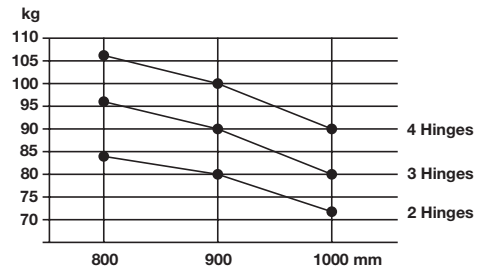

# STARTEC CONCEALED MORTICE 3D HINGES

- > For wooden frames, for flush wooden interior doors
- > Opening angle 180°
- > Zinc alloy
- > Order fixing screws separately
- > Order qty: 1 pc

Weight table

Frame and door drilling pattern