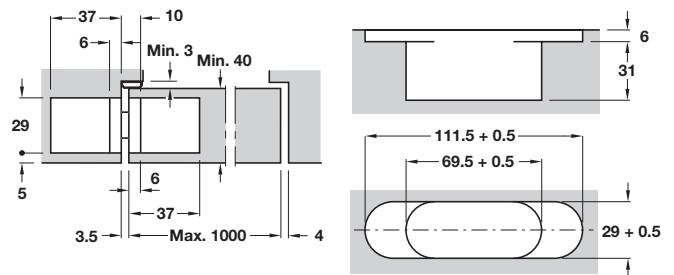

# STARTEC CONCEALED MORTICE 3D HINGES

- > For wooden frames, for flush wooden interior doors
- > Opening angle 180°
- > Zinc alloy
- > Order fixing screws separately
- > Order qty: 1 pc

Weight table

Frame and door drilling pattern

## StarTec Concealed mortice 3D hinges

Finish	Left	Right
Matt nickel-plated	927.32.006	927.32.016
Polished nickel-plated	927.32.007	927.32.017
Polished gold coloured	927.32.008	927.32.018