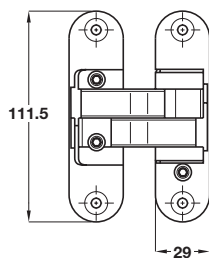

# STARTEC CONCEALED MORTICE 3D HINGES

- > For wooden frames, for flush wooden interior doors
- > Opening angle 180°
- > Zinc alloy
- > Order fixing screws separately
- > Order qty: 1 pc

Weight table

Frame and door drilling pattern

## StarTec Concealed mortice 3D hinges

Finish	Left	Right
Matt nickel-plated	927.32.006	927.32.016
Polished nickel-plated	927.32.007	927.32.017
Polished gold coloured	927.32.008	927.32.018